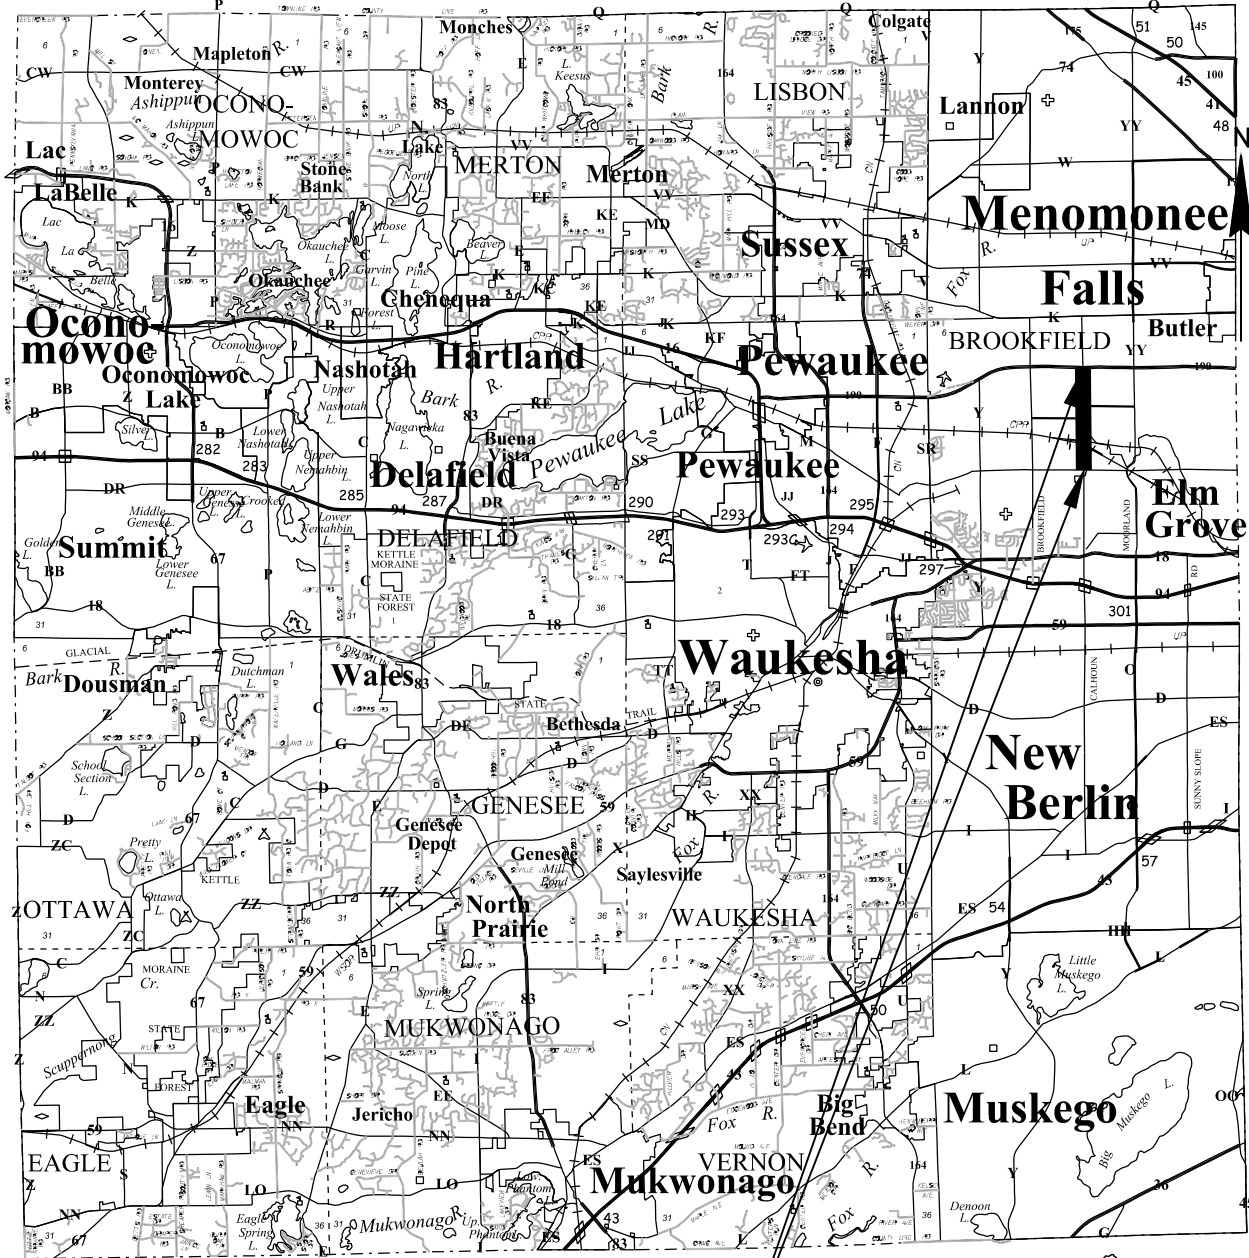

WAUKESHA COUNTY MAP

ID 2783-05-00

CALHOUN ROAD

COUNTY M - WIS 190

LOCAL STREET

WAUKESHA COUNTY

PROJECT LIMITS
ID 2783-05-00

WAUKESHA
COUNTY